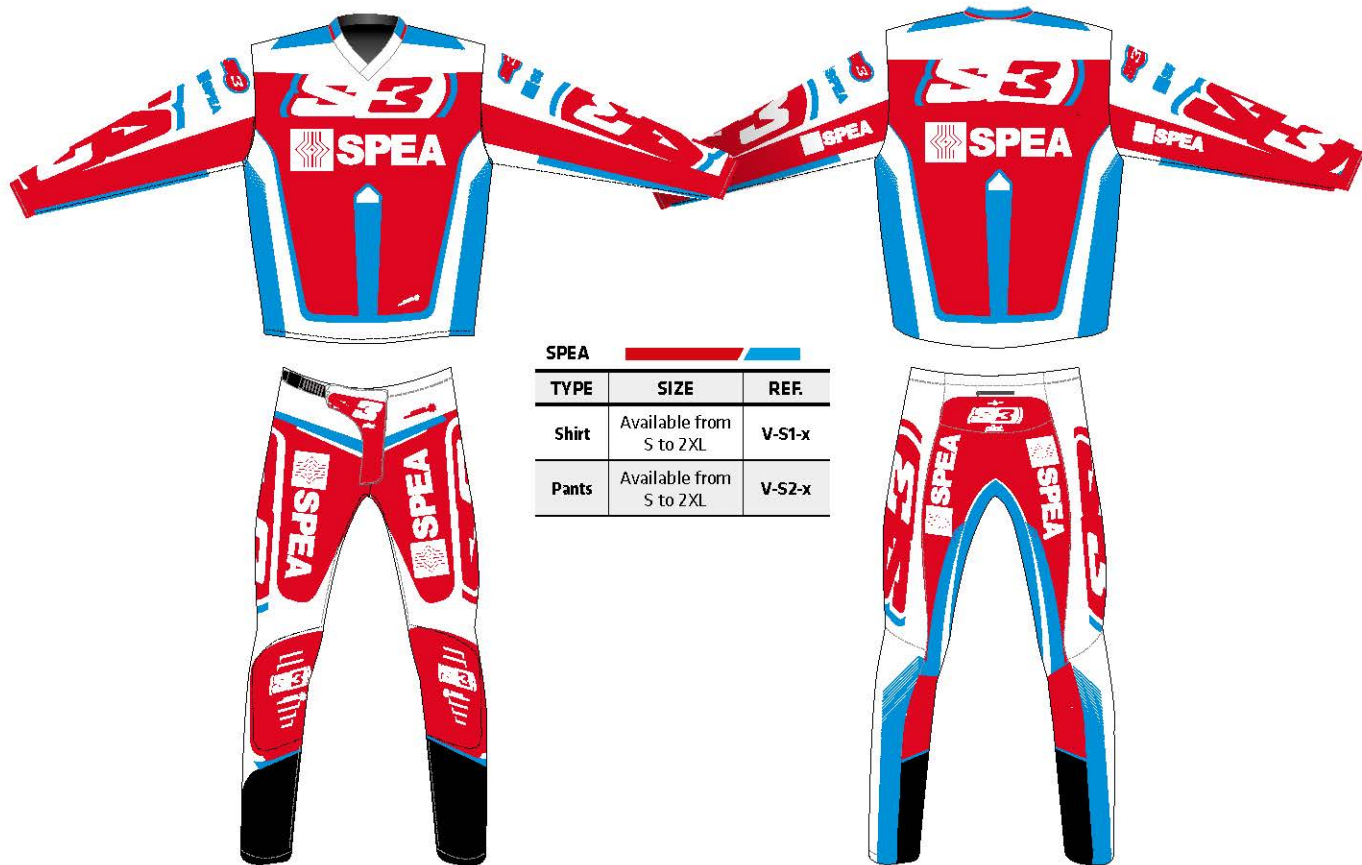

-Confortable -Léger -Idéal pour les conditions hivernales -Multi sport -Design unique

➔ *Thin material on palm  
Ideal for winter*

➔ *Materiel paume fin  
Ideal pour l'hiver*

➔ *Marterial palma fino  
Ideal para el invierno*

MODEL	TYPE	SIZE	GLOVES
Alaska	ADULT	S	V-910-S
Alaska	ADULT	M	V-910-M
Alaska	ADULT	L	V-910-L
Alaska	ADULT	XL	V-910-XL
Alaska	ADULT	2XL	V-910-XXL

SPEA 

TYPE	SIZE	REF.
Shirt	Available from S to 2XL	V-S1-x
Pants	Available from S to 2XL	V-S2-x